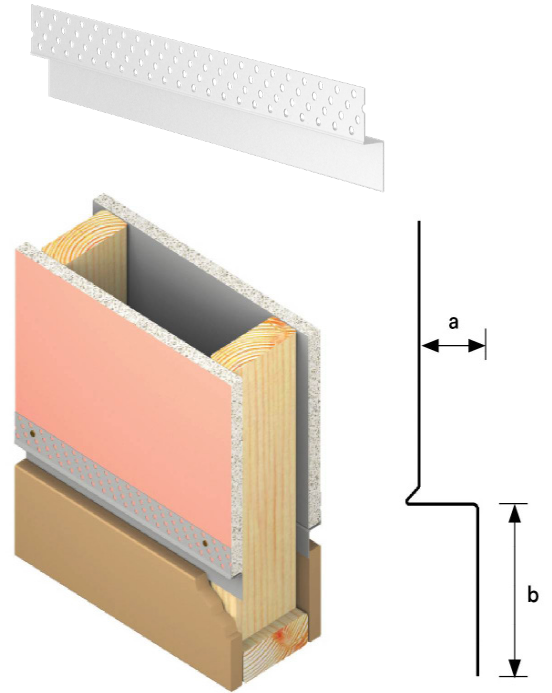

## Description

Modern interior design is characterised by clean lines and flush finishes. Shadowline sections provide simple yet effective details to interior spaces, such as ceiling perimeters, doorways and skirting boards, amongst other applications. To create a unique profile for your project EZ Concept presents Custom Shadowline; made to meet your specific size requirements for the perfect fit in your design.

## Features

- Create the exact shadowline you need.
- Allow for variations in floor height or plaster thickness using a custom formed section.
- Heavy duty material to create a perfect straight and clean line.
- Custom lengths and widths available on request.

## Ordering Information

Part No.	'a' Section Width	'b' Section Height	Length
SL-1214100	12mm	6mm	3000mm
SL-1212100	12mm	12mm	3000mm
SL-121100	12mm	25mm	3000mm
SL-5814100	16mm	6mm	3000mm
SL-5812100	16mm	12mm	3000mm
SL-581100	16mm	25mm	3000mm